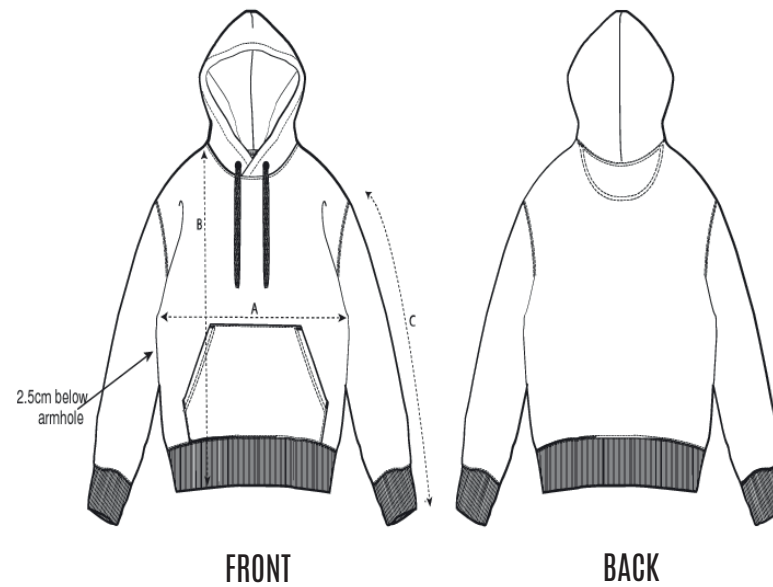

## Size Guide

Sizes		XXS	XS	S	M	L	XL	XXL	3XL
A	Half Chest	51	53	55	59	62	65	69	73
B	Body Length	64	67	71	74	76	78	80	82
C	Sleeve Length	58.5	60.5	64.5	66.5	68.5	69	69.5	69.5