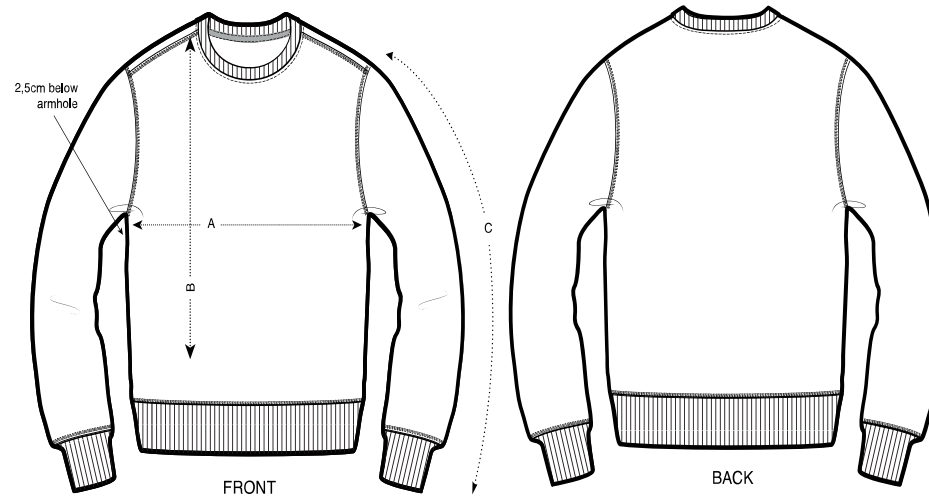

Size guide

SIZES		XXS	XS	S	M	L	XL	XXL	XXXL
A	Half Chest	45.5	48	50.5	53	56	59	62	65
B	Body Length	63	65	67.5	71	73	75	77	79
C	Sleeve Length	61	62.5	64	65.5	67	68.5	70	70