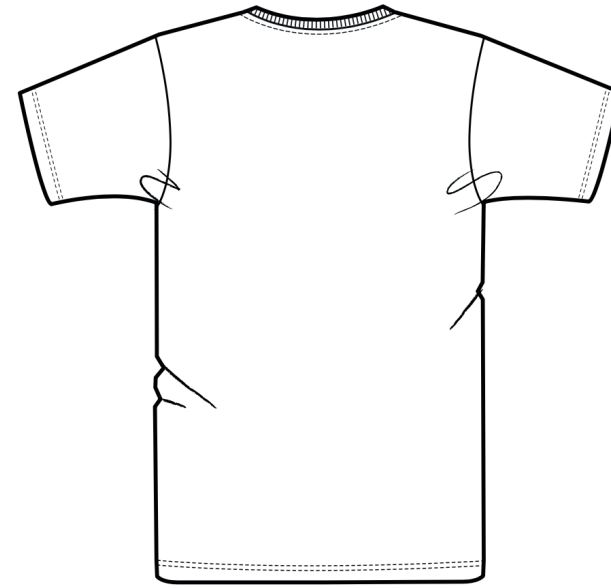

FRONT

BACK

SIZES		XS	S	M	L	XL	XXL	XXXL
A	Half Chest 2,5cm below armhole	46	49	52	55	58	61	64
B	Body Length (from HPS)	66	69	72	74	76	78	80
C	Sleeve Length	19	19.5	20.5	22.5	22.5	23.5	24.5