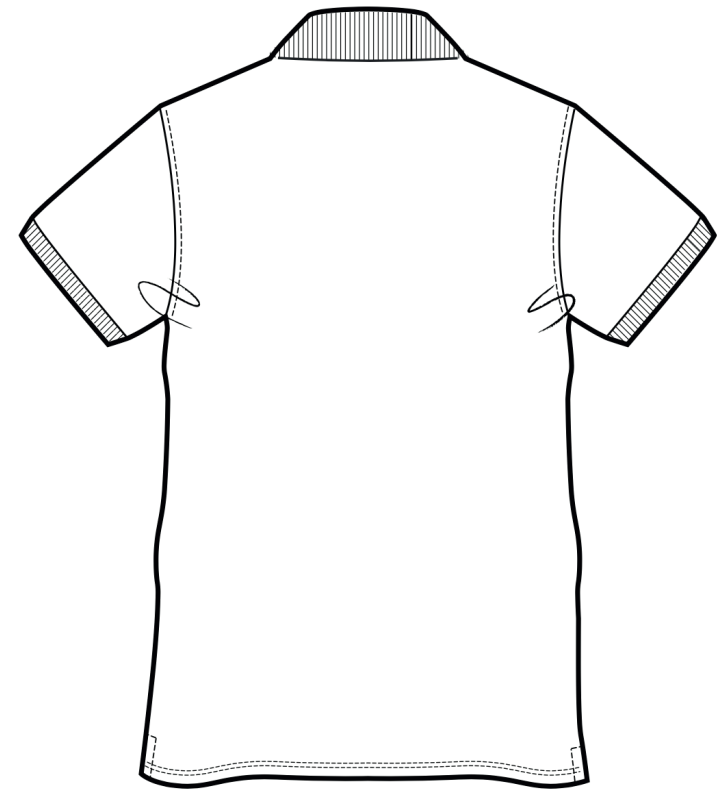

FRONT

BACK

SIZES		S	M	L	XL	XXL
A	Half Chest 2,5cm below armhole	49	52	55	58	61
B	Body Length (from HPS)	70	72	74	76	78
C	Sleeve Length	22.5	22.5	23.5	23.5	24.5