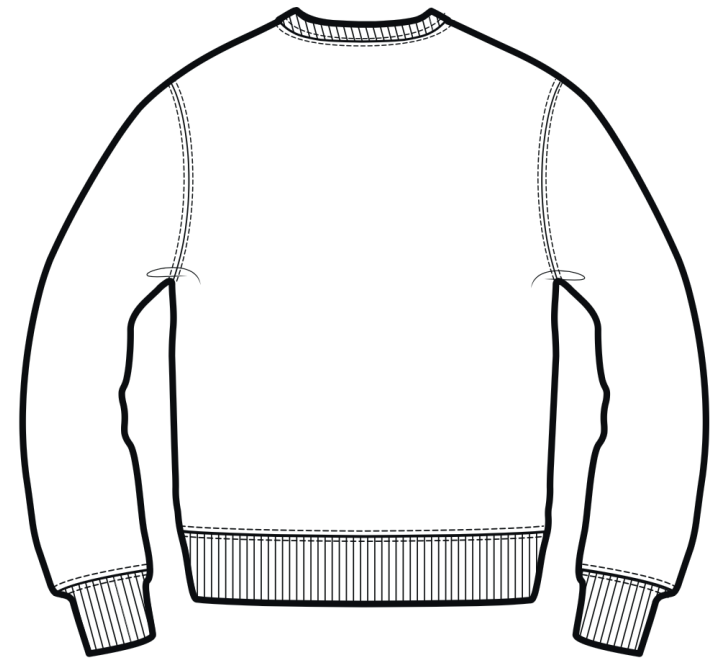

FRONT

BACK

SIZES		S	M	L	XL	XXL
A	Half Chest 2,5cm below armhole	51	54	57	60	63
B	Body Length (from HPS)	63	65	67	69	71