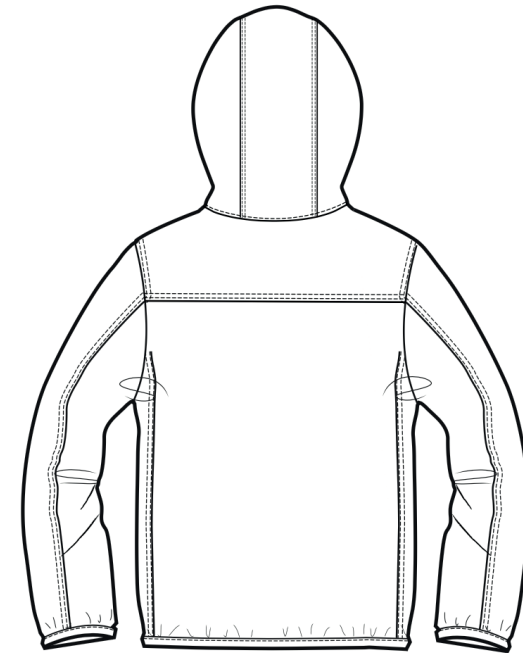

FRONT

BACK

SIZES	S	M	L	XL	XXL
A Half Chest 2,5cm below armhole	52,5	55	58	61	64
B Body Length (from HPS)	66	68	70	72	74
C Sleeve Length	65,5	67	68,5	70	71,5