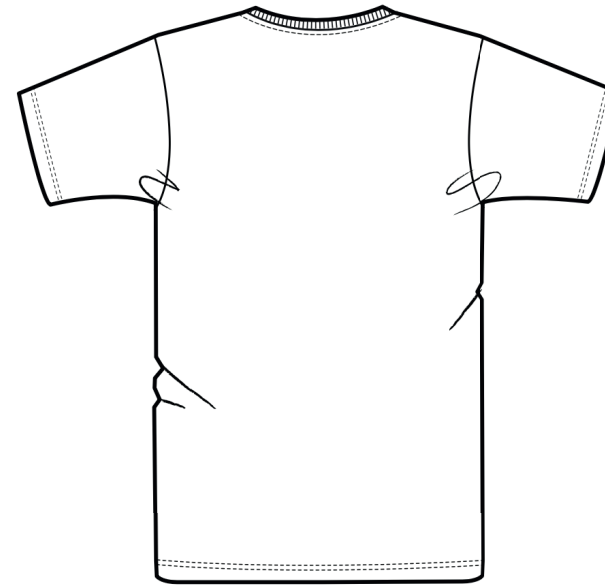

FRONT

BACK

SIZES		XS	S	M	L	XL	XXL	XXXL
A	Half Chest 2,5cm below armhole	47	50	53	56	60	64	68
B	Body Length (from HPS)	68	70	72	74	76	78	80
C	Sleeve Length	19,5	20,5	20,5	21,5	21,5	22,5	23,5